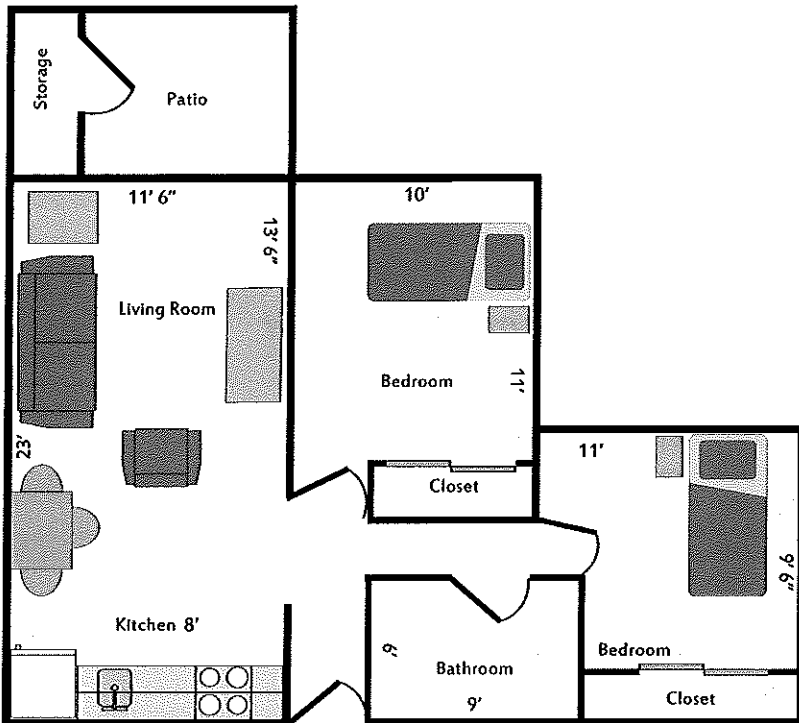

Floor Plans

Located in the heart of Eugene, Solvang's 99-apartment community offers independent living studios, one-bedroom, and two-bedroom apartments, each with kitchens, private bathrooms, and individual climate control to ensure your comfort. We encourage you to bring your own furnishings and decorations and make your apartment your own. Our outdoor patios, walking paths, and beautifully furnished common areas provide attractive settings for socializing with family and friends.

2 Bedrooms • 668 Square Feet

Alcove/Studio • 440 Square Feet

1 Bedroom • 528 Square Feet