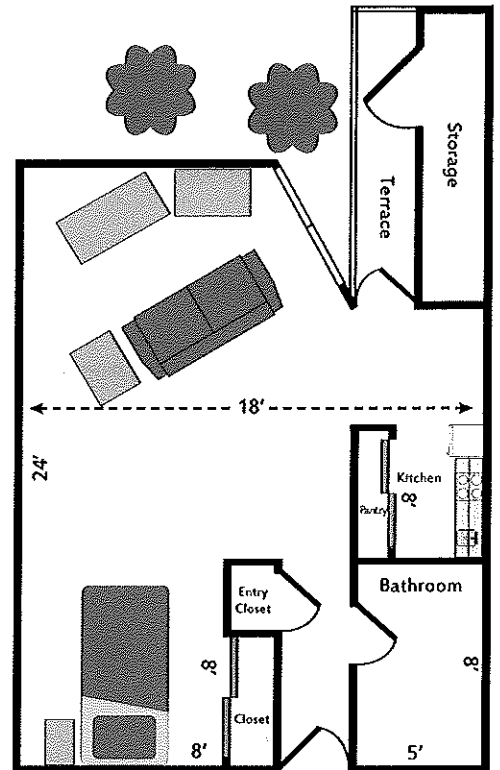

Floor Plans

Located in the heart of Eugene, Solvang's 99-apartment community offers independent living studios, one-bedroom, and two-bedroom apartments, each with kitchens, private bathrooms, and individual climate control to ensure your comfort. We encourage you to bring your own furnishings and decorations and make your apartment your own. Our outdoor patios, walking paths, and beautifully furnished common areas provide attractive settings for socializing with family and friends.

2 Bedrooms • 668 Square Feet

Alcove/Studio • 440 Square Feet

1 Bedroom • 528 Square Feet