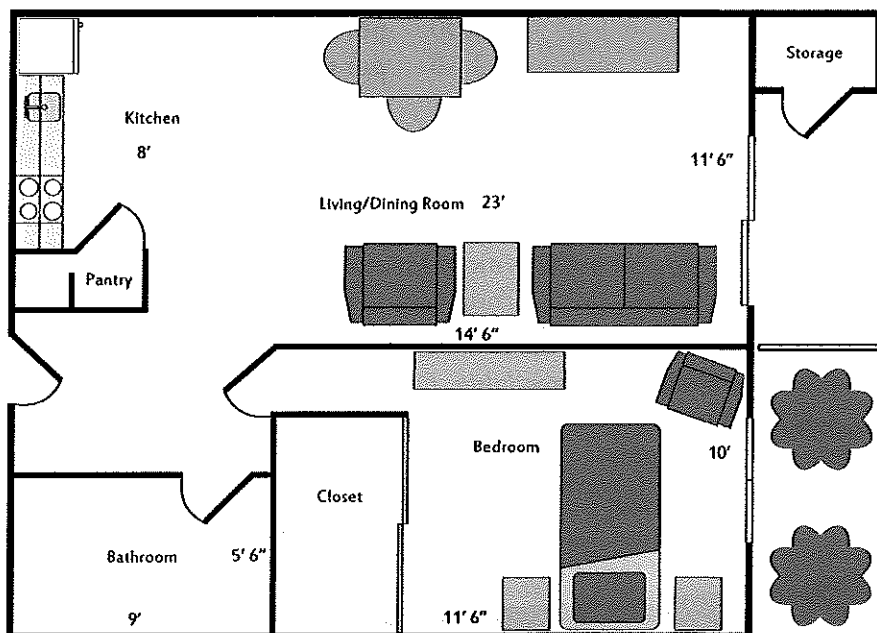

Floor Plans

Located in the heart of Eugene, Solvang's 99-apartment community offers independent living studios, one-bedroom, and two-bedroom apartments, each with kitchens, private bathrooms, and individual climate control to ensure your comfort. We encourage you to bring your own furnishings and decorations and make your apartment your own. Our outdoor patios, walking paths, and beautifully furnished common areas provide attractive settings for socializing with family and friends.

2 Bedrooms • 668 Square Feet

Alcove/Studio • 440 Square Feet

1 Bedroom • 528 Square Feet